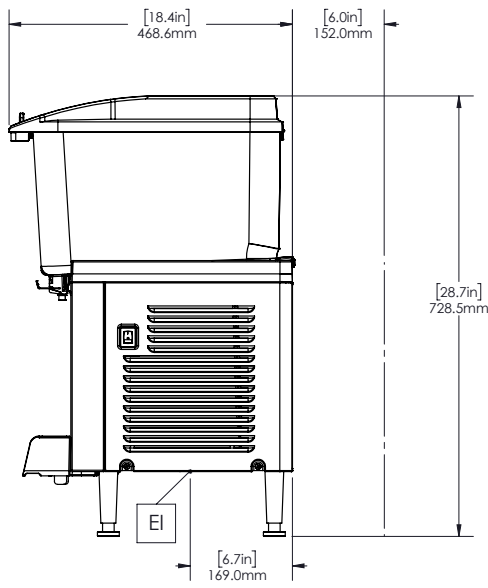

Temperature range from 1.7 - 5° C. Pre-mix dispenser with stainless steel base and clear plastic bowls. Compact size of 52 cm.

Main Features

- Agitation function for fresh juices, coffees, or teas with minimal foaming system.
- Easy-off bowl release system for faster and easier assembly and disassembly.
- User friendly design enables machine to dispense product till the very last drop.
- Two flavors dispensed with 18 L easy-clean bowls with 23 cm cup clearance.

Construction

- Pre-mix dispenser with stainless steel base and clear plastic bowls.
- Fewer removable parts to simplify cleaning and reduce maintenance.
- Temperature range from 1.7 - 5° C.
- Compact size of 52 cm wide saves valuable counter space.
- The air intakes from the bottom and exhaust to back.
- Locking lid for added safety against tampering.
- Refrigerant type: R290.

APPROVAL: _____

Experience the Excellence
www.electroluxprofessional.com

Simplicity Bubblers Chilled Beverage Dispensers 2x18 L, agitator model with locking lid

Front

Side

Top

Electric

Supply voltage:

CCCRL0 (ECS2D22) 220-240 V/1N ph/50/60 Hz

Electrical power max.:

0.6 kW

Key Information:

External dimensions, Width:	521 mm
External dimensions, Depth:	451 mm
External dimensions, Height:	729 mm
Net weight:	32 kg
Shipping weight:	35 kg
Shipping height:	528 mm
Shipping width:	483 mm
Shipping depth:	630 mm