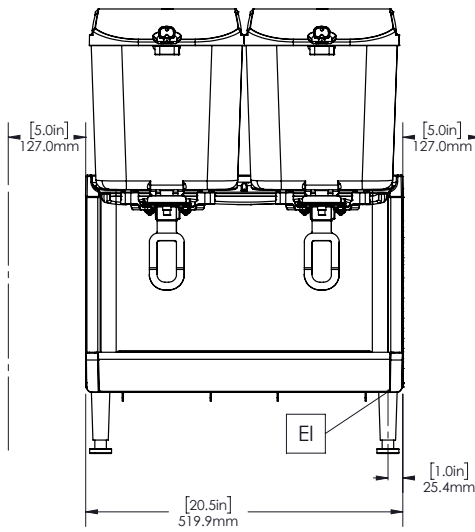

Simplicity Bubblers Chilled Beverage Dispensers 2x18 L, agitator model with locking lid

Front