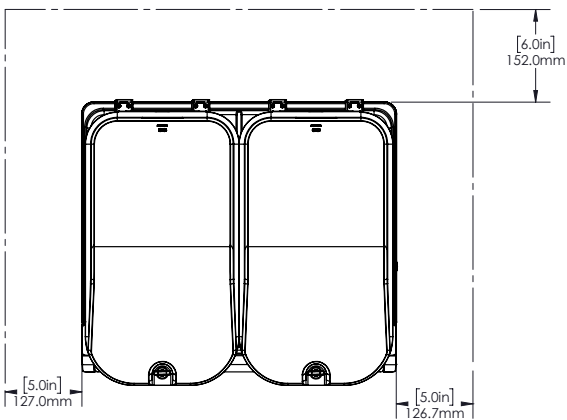

Top

Electric

Supply voltage:

CCCRL0 (ECS2D22) 220-240 V/1N ph/50/60 Hz

Electrical power max.:

0.6 kW

Key Information:

External dimensions, Width:	521 mm
External dimensions, Depth:	451 mm
External dimensions, Height:	729 mm
Net weight:	32 kg
Shipping weight:	35 kg
Shipping height:	528 mm
Shipping width:	483 mm
Shipping depth:	630 mm

Sustainability

Refrigerant type:	R290
Refrigerant weight:	85 g